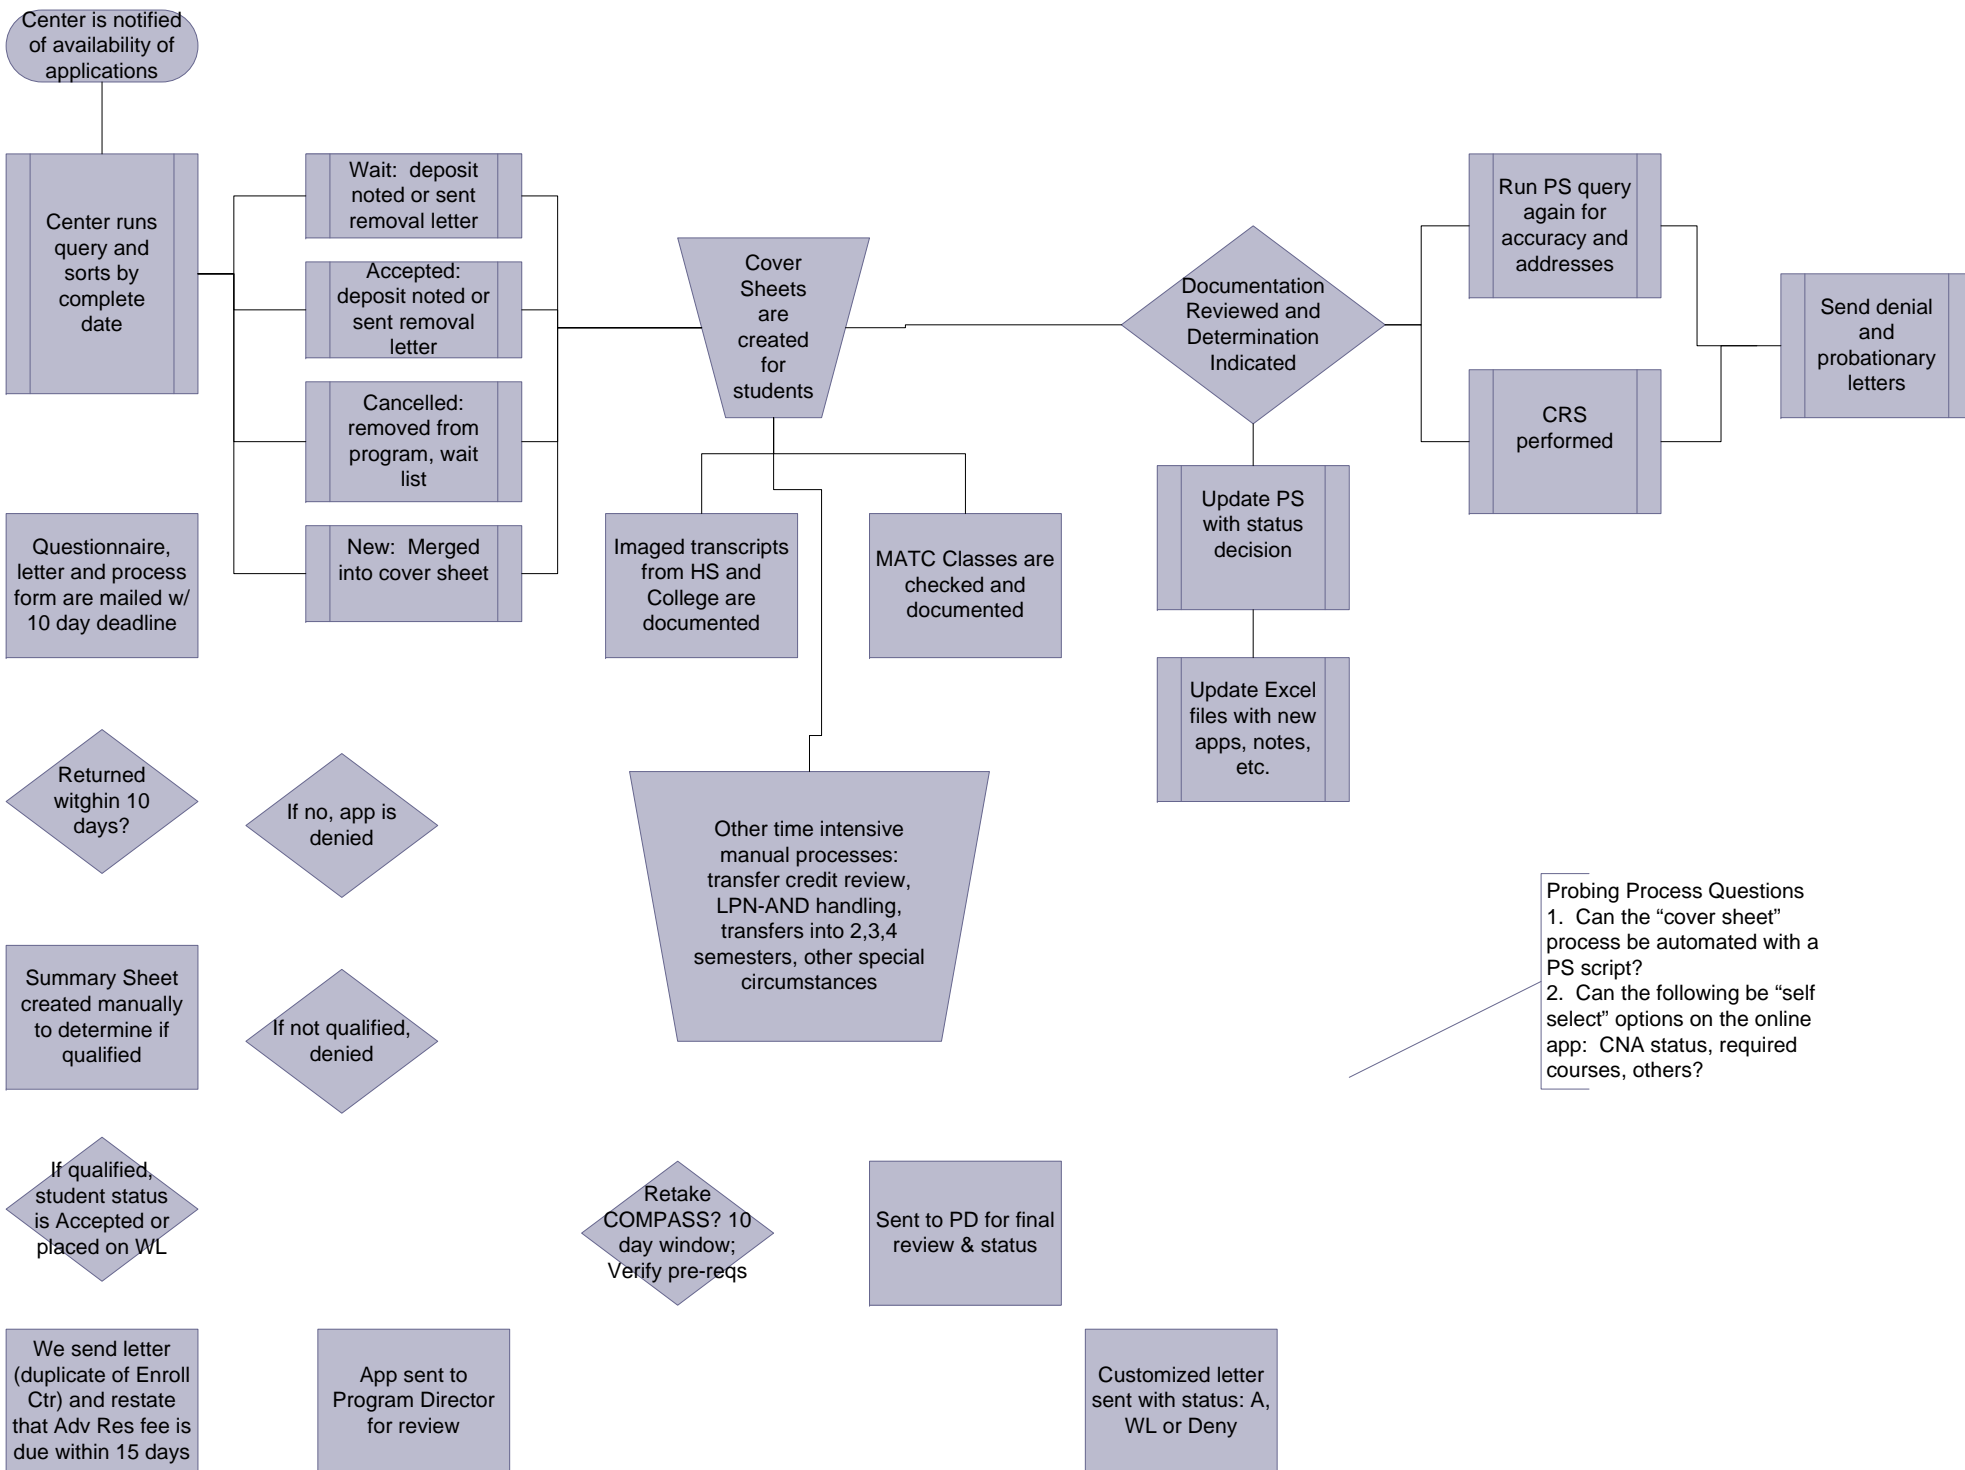

Center for Agriscience & Technologies

Application Process for Vet Tech

Probing Process Questions

1. Can the "cover sheet" process be automated with a PS script?
2. Can the following be "self select" options on the online app: CNA status, required courses, others?